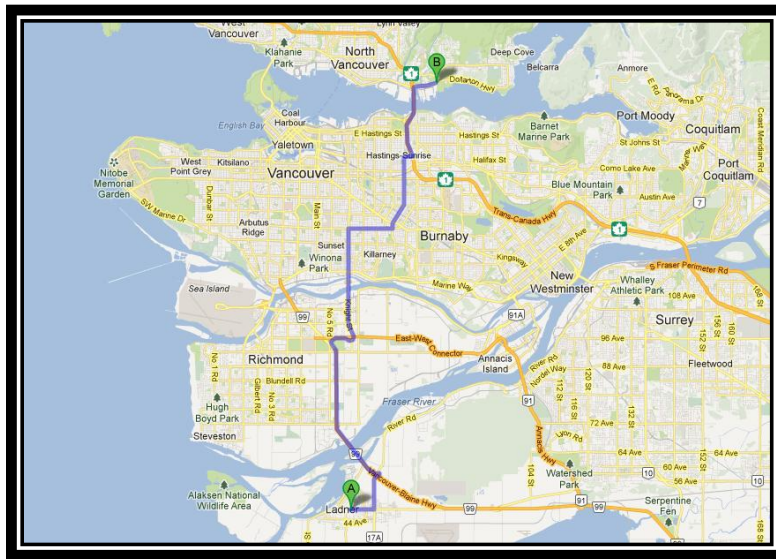

Your school is serviced out of our **Dollarton Store**, located at:
#112-2455 Dollarton Hwy, North Vancouver BC V7H 0A2
Phone: 604 924 9929 / Fax: 604 924 9927
www.cambridgeuniforms.com

Cambridge Uniforms: Driving directions from Delta Christian School to Dollarton store

1. Head NORTH on 53rd ST and turn RIGHT onto LADNER TRUNK RD.
2. Turn LEFT onto BC-17A N and continue STRAIGHT.
3. Merge onto BC-99N.
4. Take EXIT 37 to MERGE onto BC-91 E toward DELTA/SURREY.
5. Take EXIT 22 for KNIGHT ST and MERGE onto KNIGHT ST N.
6. Turn RIGHT onto EAST 41st AVE.
7. Turn LEFT onto RUPERT ST.
8. Turn RIGHT onto EAST 1st AVE.
9. Turn LEFT onto BC-1 W and merge onto the highway.
10. Take exit 23B toward DOLLARTON HWY, merge onto MAIN ST.
11. Continue onto DOLLARTON HWY.
12. Take your first RIGHT after FORESTER ST, into 2455 DOLLARTON HWY.